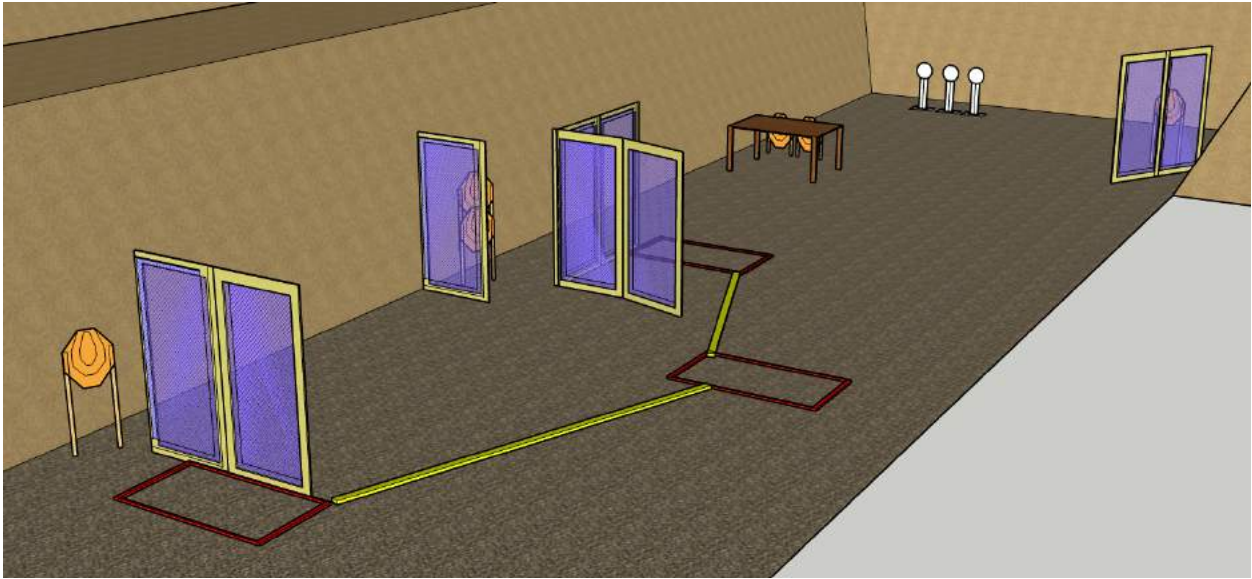

Stage 6

Stage number	6
Bay	3
Course type	Medium
Targets	6 IPSC targets, 3 poppers
Rounds to be scored	15
Maximum points	75
Start position	Normal standing, as demonstrated
Firearm ready condition	Loaded & holstered
Safety angles	Right marked with red stick, rest 90
Start	Audible signal
Procedure	Engage all targets HOT SCORING!