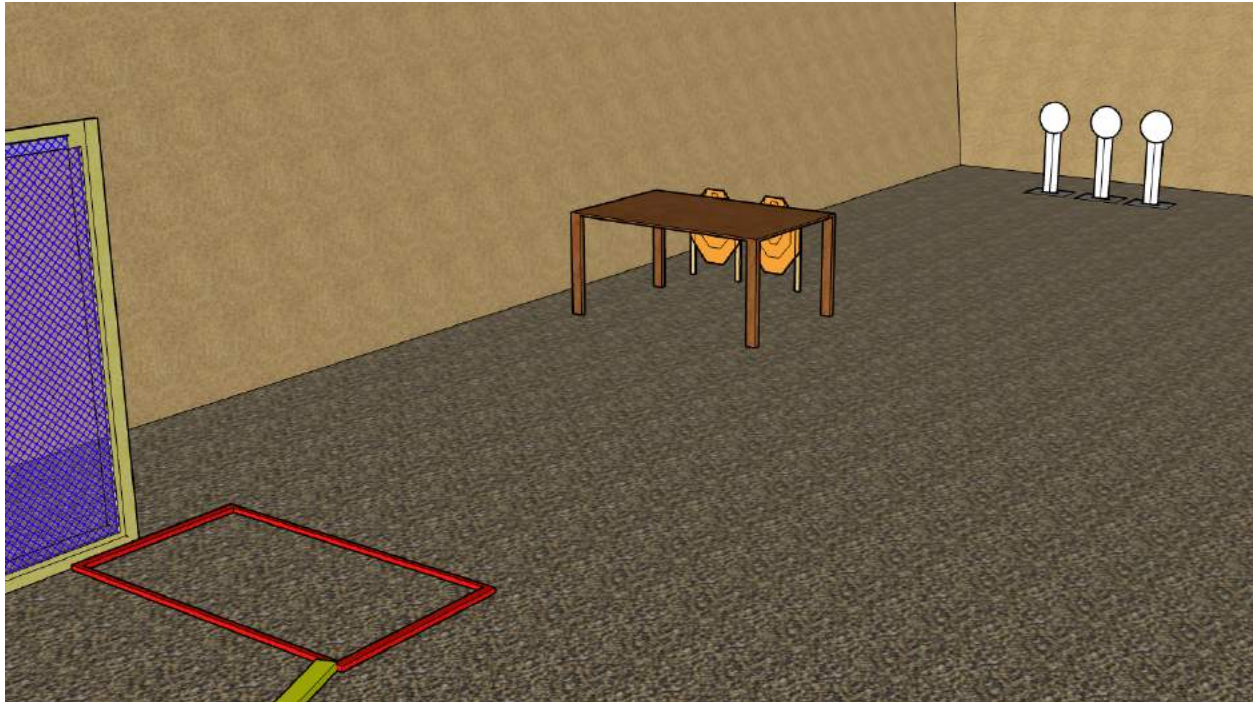

Stage 5

Stage number	5
Bay	3
Course type	Short
Targets	2 IPSC targets, 3 poppers
Rounds to be scored	7
Maximum points	35
Start position	Normal standing, as demonstrated
Firearm ready condition	Loaded & holstered
Safety angles	Right marked with red stick, rest 90
Start	Audible signal
Procedure	Engage all targets strong hand only HOT SCORING!