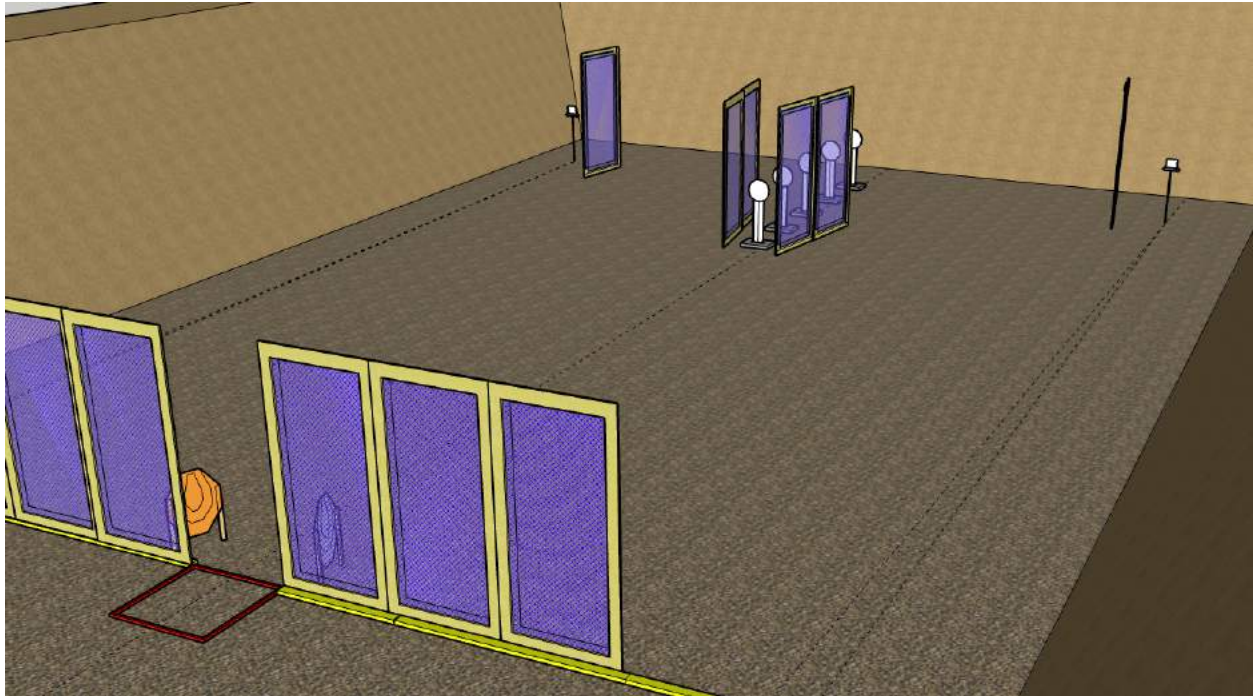

PkPA Mayhem 2021

L2 Handgun

Location

Lopen ampumaratakeskus, IPSC/SRA bays
Nummenrannantie 769
12920 Topeno

Stage 1

Stage number	1
Bay	1
Course type	Short
Targets	2 IPSC targets, 2 plates, 5 poppers
Rounds to be scored	11
Maximum points	55
Start position	Normal standing in box, as demonstrated
Firearm ready condition	Loaded & Holstered
Safety angles	90 all directions
Start	Audible signal
Procedure	Engage all targets HOT SCORING!

Stage 2

Stage number	2
Bay	1
Course type	Long
Targets	9 IPSC targets, 4 plates, 5 poppers, some no shoots
Rounds to be scored	27
Maximum points	135
Start position	Normal standing, as demonstrated
Firearm ready condition	Loaded & holstered
Safety angles	90 all directions
Start	Audible signal
Procedure	Engage all targets HOT SCORING!

Stage 3

Stage number	3
Bay	2
Course type	Short
Targets	3 IPSC targets, 2 IPSC poppers, 1 Swinger, either popper activates swinger
Rounds to be scored	8
Maximum points	40
Start position	Sitting on chair, wrists above shoulders
Firearm ready condition	Unloaded, gun and magazines on table on marked spots
Safety angles	90 all directions
Start	Audible signal
Procedure	Engage all targets sitting HOT SCORING!

Stage 4

Stage number	4
Bay	2
Course type	Medium
Targets	9 IPSC targets, 2 IPSC poppers, 1 swinger, either popper activates swinger
Rounds to be scored	20
Maximum points	100
Start position	Sitting on chair, hands on legs as demonstrated
Firearm ready condition	Chamber empty, magazine inserted, holstered
Safety angles	90 all directions
Start	Audible signal
Procedure	Engage all targets HOT SCORING!