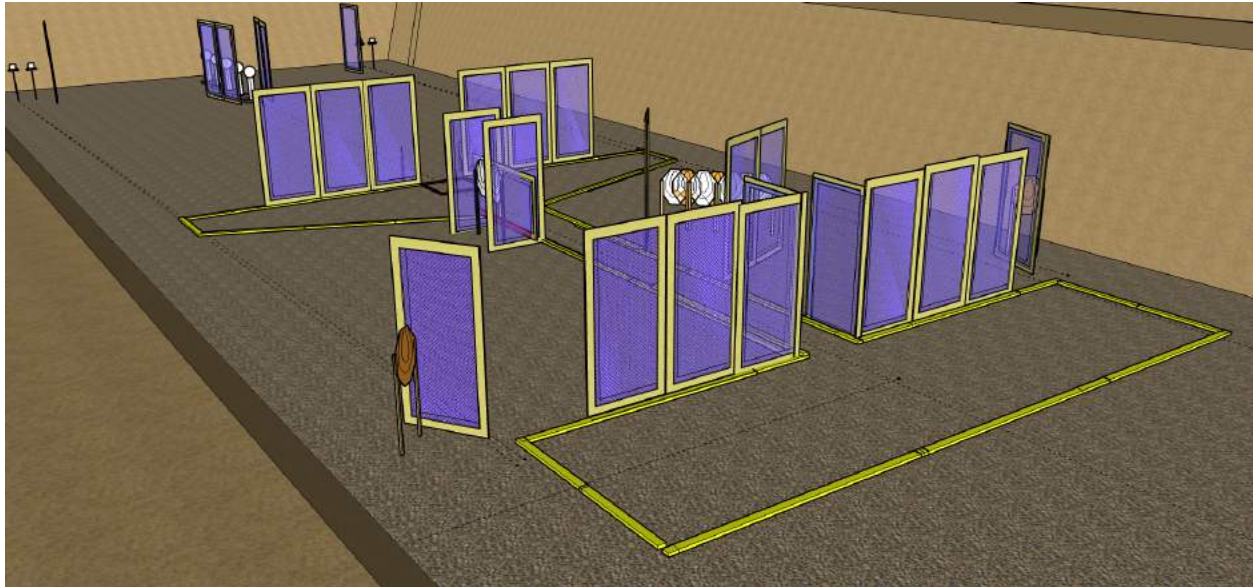

PkPA Mayhem 2021

L2 Handgun

Location

Lopen ampumaratakeskus, IPSC/SRA bays
Nummenrannantie 769
12920 Topeno

Stage 1

Stage number	1
Bay	1
Course type	Short
Targets	2 IPSC targets, 2 plates, 5 poppers
Rounds to be scored	11
Maximum points	55
Start position	Normal standing in box, as demonstrated
Firearm ready condition	Loaded & Holstered
Safety angles	90 all directions
Start	Audible signal
Procedure	Engage all targets HOT SCORING!

Stage 2

Stage number	2
Bay	1
Course type	Long
Targets	9 IPSC targets, 4 plates, 5 poppers, some no shoots
Rounds to be scored	27
Maximum points	135
Start position	Normal standing, as demonstrated
Firearm ready condition	Loaded & holstered
Safety angles	90 all directions
Start	Audible signal
Procedure	Engage all targets HOT SCORING!

Stage 3

Stage number	3
Bay	2
Course type	Short
Targets	3 IPSC targets, 2 IPSC poppers, 1 Swinger, either popper activates swinger
Rounds to be scored	8
Maximum points	40
Start position	Sitting on chair, wrists above shoulders
Firearm ready condition	Unloaded, gun and magazines on table on marked spots
Safety angles	90 all directions
Start	Audible signal
Procedure	Engage all targets sitting HOT SCORING!

Stage 4

Stage number	4
Bay	2
Course type	Medium
Targets	9 IPSC targets, 2 IPSC poppers, 1 swinger, either popper activates swinger
Rounds to be scored	20
Maximum points	100
Start position	Sitting on chair, hands on legs as demonstrated
Firearm ready condition	Chamber empty, magazine inserted, holstered
Safety angles	90 all directions
Start	Audible signal
Procedure	Engage all targets HOT SCORING!