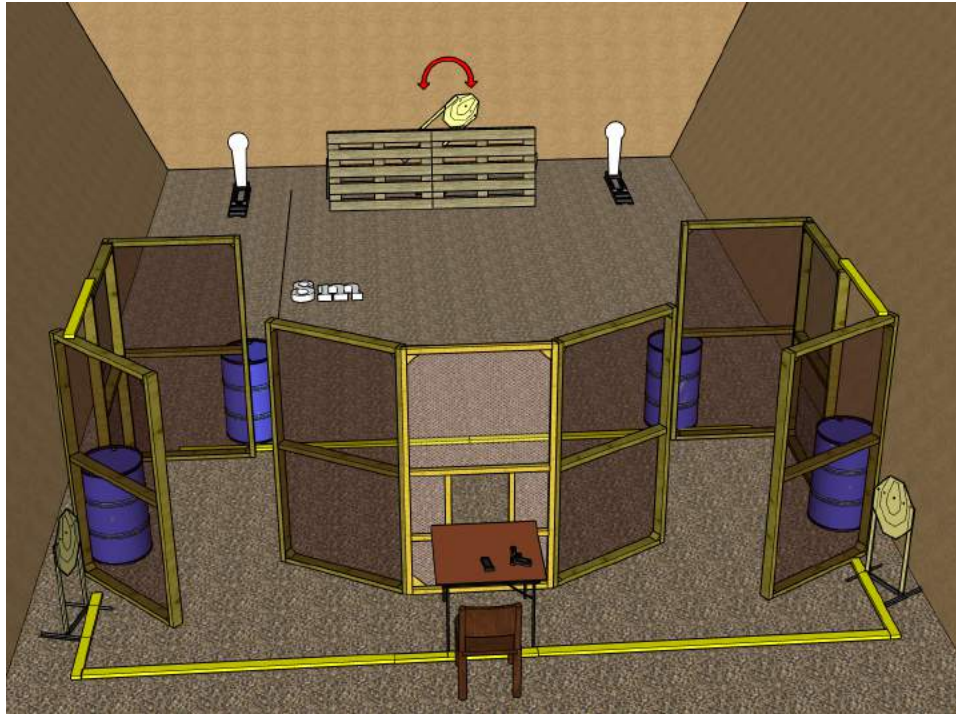

PkPA Mayhem 2021

L2 Handgun

Location

Lopen ampumaratakeskus, IPSC/SRA bays
Nummenrannantie 769
12920 Topeno

Stage 1

Stage number	1
Bay	1
Course type	Short
Targets	2 IPSC targets, 2 plates, 5 poppers
Rounds to be scored	11
Maximum points	55
Start position	Normal standing in box, as demonstrated
Firearm ready condition	Loaded & Holstered
Safety angles	90 all directions
Start	Audible signal
Procedure	Engage all targets HOT SCORING!

Stage 2

Stage number	2
Bay	1
Course type	Long
Targets	9 IPSC targets, 4 plates, 5 poppers, some no shoots
Rounds to be scored	27
Maximum points	135
Start position	Normal standing, as demonstrated
Firearm ready condition	Loaded & holstered
Safety angles	90 all directions
Start	Audible signal
Procedure	Engage all targets HOT SCORING!

Stage 3

Stage number	3
Bay	2
Course type	Short
Targets	3 IPSC targets, 2 IPSC poppers, 1 Swinger, either popper activates swinger
Rounds to be scored	8
Maximum points	40
Start position	Sitting on chair, wrists above shoulders
Firearm ready condition	Unloaded, gun and magazines on table on marked spots
Safety angles	90 all directions
Start	Audible signal
Procedure	Engage all targets sitting HOT SCORING!

Stage 4

Stage number	4
Bay	2
Course type	Medium
Targets	9 IPSC targets, 2 IPSC poppers, 1 swinger, either popper activates swinger
Rounds to be scored	20
Maximum points	100
Start position	Sitting on chair, hands on legs as demonstrated
Firearm ready condition	Chamber empty, magazine inserted, holstered
Safety angles	90 all directions
Start	Audible signal
Procedure	Engage all targets HOT SCORING!