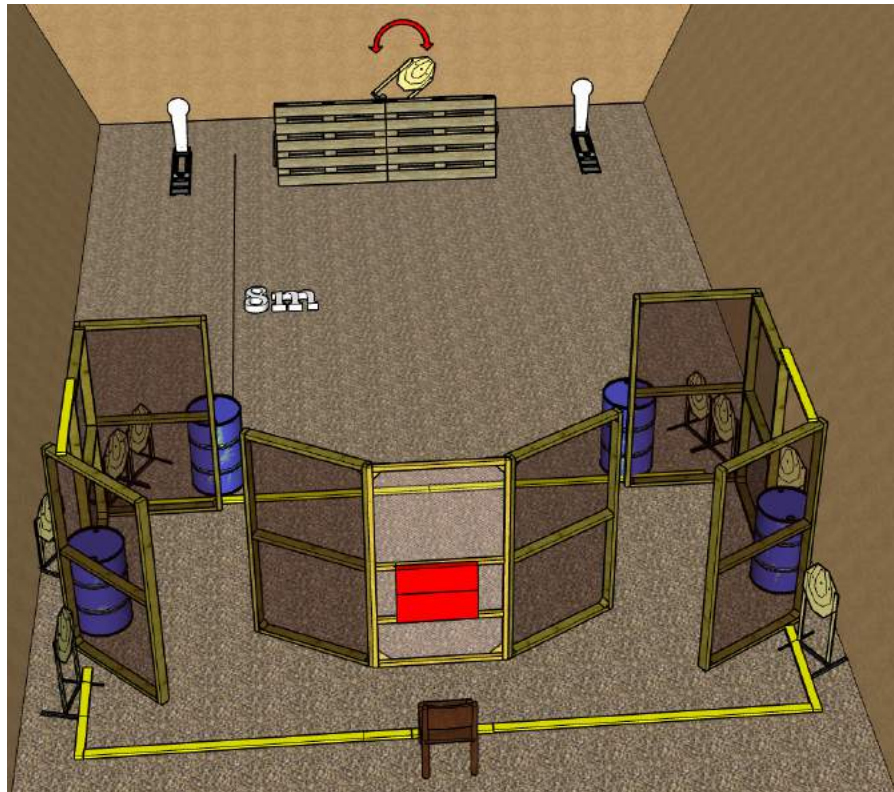

PkPA Mayhem 2021

L2 Handgun

Location

Lopen ampumaratakeskus, IPSC/SRA bays
Nummenrannantie 769
12920 Topeno

Stage 1

Stage number	1
Bay	1
Course type	Short
Targets	2 IPSC targets, 2 plates, 5 poppers
Rounds to be scored	11
Maximum points	55
Start position	Normal standing in box, as demonstrated
Firearm ready condition	Loaded & Holstered
Safety angles	90 all directions
Start	Audible signal
Procedure	Engage all targets HOT SCORING!

Stage 2

Stage number	2
Bay	1
Course type	Long
Targets	9 IPSC targets, 4 plates, 5 poppers, some no shoots
Rounds to be scored	27
Maximum points	135
Start position	Normal standing, as demonstrated
Firearm ready condition	Loaded & holstered
Safety angles	90 all directions
Start	Audible signal
Procedure	Engage all targets HOT SCORING!

Stage 3

Stage number	3
Bay	2
Course type	Short
Targets	3 IPSC targets, 2 IPSC poppers, 1 Swinger, either popper activates swinger
Rounds to be scored	8
Maximum points	40
Start position	Sitting on chair, wrists above shoulders
Firearm ready condition	Unloaded, gun and magazines on table on marked spots
Safety angles	90 all directions
Start	Audible signal
Procedure	Engage all targets sitting HOT SCORING!

Stage 4

Stage number	4
Bay	2
Course type	Medium
Targets	9 IPSC targets, 2 IPSC poppers, 1 swinger, either popper activates swinger
Rounds to be scored	20
Maximum points	100
Start position	Sitting on chair, hands on legs as demonstrated
Firearm ready condition	Chamber empty, magazine inserted, holstered
Safety angles	90 all directions
Start	Audible signal
Procedure	Engage all targets HOT SCORING!